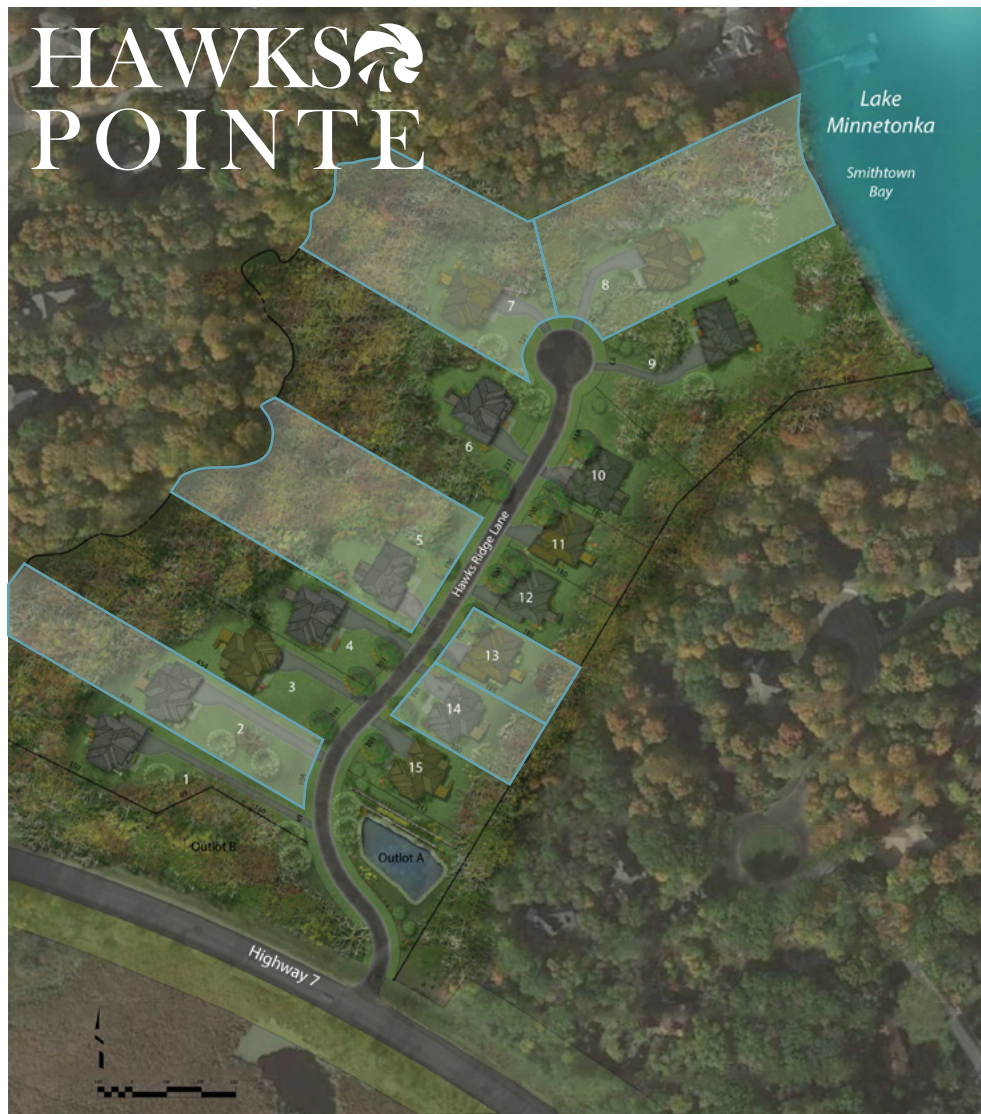

• CITY HOMES •

City Homes is proud to present Hawks Pointe — a new development on Lake Minnetonka's Smithtown Bay, featuring custom luxury home sites with spectacular lake & wood views. Lots are currently owned by City Homes for custom design & other lots are available for purchase and custom design with City Homes! For additional information & pricing of lots, call Dave Remick today at 612.669.0040

Lot #2 - 104 x 809 x 104 x 454

Lot#8 - 74 x 411 x 148 x 366

Lot#5 - 196 x 331

Lot #13 - 100 x 185

Lot #7 - 125 x 10 x 189 x 148 x 352

Lot #14 - 101 x 200 x 101 x 185